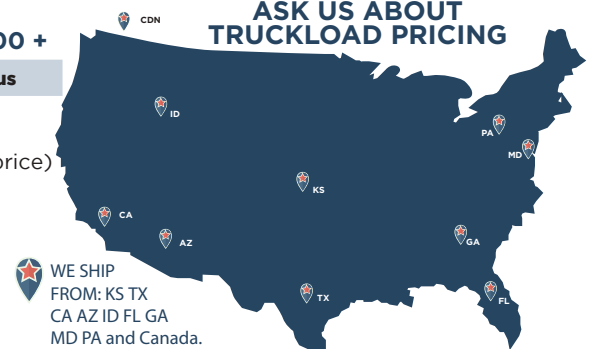

WE SHIP FROM: KS TX CA AZ ID FL GA MD PA and Canada.

FAST TURNAROUND TIME!

• 5-7 Days from art approval! Rush Orders Available.

HIGH QUALITY DIGITALLY PRINTED LABELS

ONE TIME ART SETUP FEE

- 1-3 color labels = $85 (v)
- 4+ / Full color labels $123 (v)

PURIFIED OR NATURAL SPRING WATER