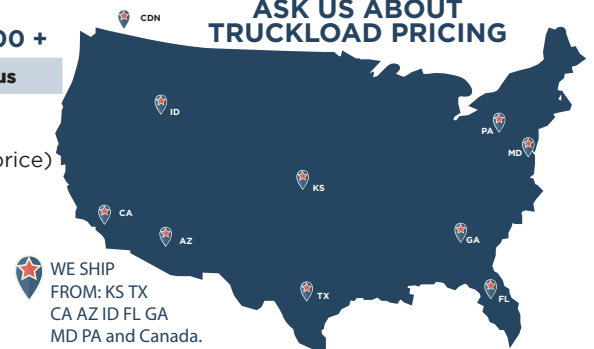

ASK US ABOUT TRUCKLOAD PRICING

WE SHIP FROM: KS TX CA AZ ID FL GA MD PA and Canada.

FAST TURNAROUND TIME!

• 5-7 Days from art approval! Rush Orders Available.

HIGH QUALITY DIGITALLY PRINTED LABELS

ONE TIME ART SETUP FEE

- 1-3 color labels = $85 (v)
- 4+ / Full color labels $123 (v)

PURIFIED OR NATURAL SPRING WATER