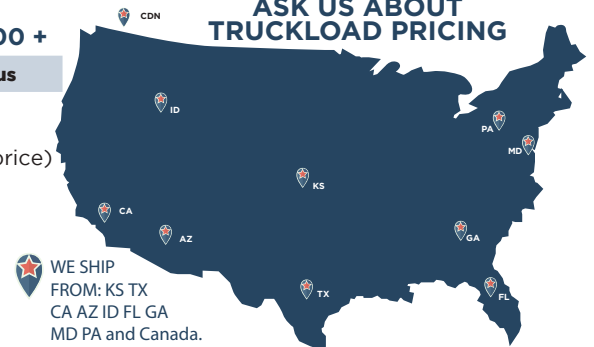

ASK US ABOUT TRUCKLOAD PRICING

WE SHIP FROM: KS TX CA AZ ID FL GA MD PA and Canada.

FAST TURNAROUND TIME!

• 5-7 Days from art approval! Rush Orders Available.

HIGH QUALITY DIGITALLY PRINTED LABELS

ONE TIME ART SETUP FEE

- 1-3 color labels = $85 (v)
- 4+ / Full color labels $123 (v)

PURIFIED OR NATURAL SPRING WATER