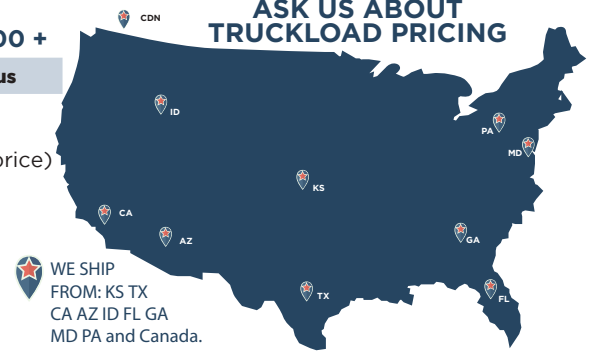

SPECIAL AIM/MASTERMIND PRICING

1 case (24 bottles) to 100 cases (2,400 bottles)=MID-COLUMN PRICING (2,400 column price)
Orders above 2,400 bottles=EQP Pricing
Artwork Setup Fee: 1 color thru 4+/full color artwork=$85 (v)

** Add 5 cents / bottle for Sport Caps **

Contact us for pricing info on our 8 oz, 10 oz, 12 oz, 16.9 oz, 16.9 oz short and tall Cylinder/Bullet bottles and 20 oz bottles.

CALL US FOR HIGH VOLUME FULFILLMENT ORDERS!

ASK US ABOUT TRUCKLOAD PRICING