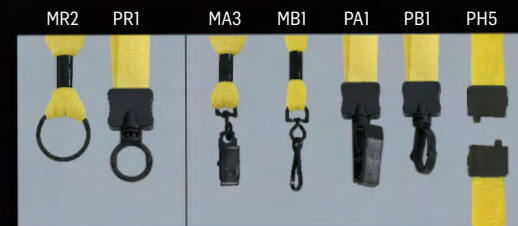

AVAILABLE IN THESE WIDTHS

STANDARD
(NO CHARGE)

ADDITIONAL CHARGE

LS12M 
 1/2" Dye-Sublimated Lanyard with Metal Crimp & Metal Split-Ring

Production Time: 3 Biz Days After Proof Approval

LS12M2-MA1
 1/2" Double-Ended Dye-Sublimated Lanyard with Metal Crimp & Metal Bulldog Clip