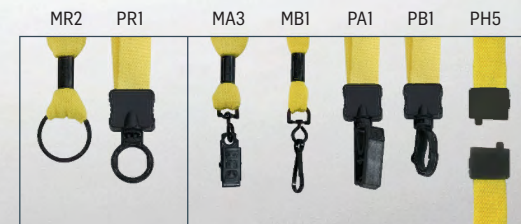

STANDARD
(NO CHARGE)

ADDITIONAL CHARGE

SCAN CODE TO SEE MORE

AVAILABLE IN THESE WIDTHS

AVAILABLE IN ALL COLORS LISTED ON PAGE 12

LC12M ⚡

1/2" Knitted Cotton Screen Printed Lanyard with Metal Crimp & Split-Ring