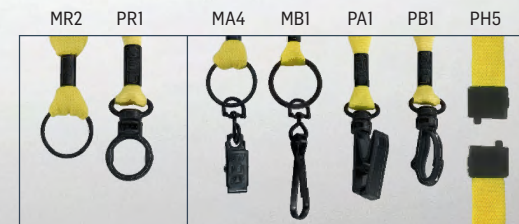

THE ECONOMICAL POLYESTER LANYARD

- Lightweight
- Large Variety of Colors
- Low Price Point
- 1 or 2 Color Imprint (front side only)

POLYESTER COLORS (PANTONE C)

MAG	3115
186	3005
202	286
1665	289
107	267
348	WH
553	CG8
	BK

POPULAR ATTACHMENTS

FULL ATTACHMENT LISTING ON PAGES 72 & 73

STANDARD
(NO CHARGE)

ADDITIONAL CHARGE

SCAN CODE TO SEE MORE

AVAILABLE IN THESE WIDTHS

AVAILABLE IN ALL COLORS LISTED ON PAGE 8

LP12M