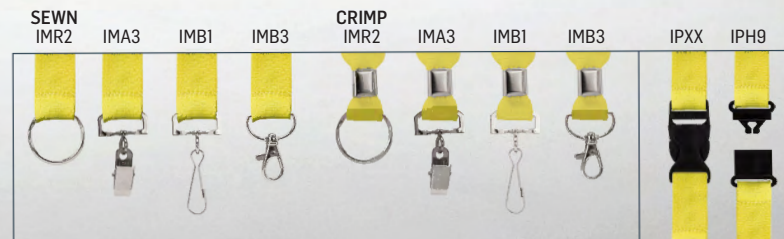

STANDARD (NO CHARGE)

ADDITIONAL CHARGE & PRODUCTION TIME

SCAN CODE TO SEE MORE