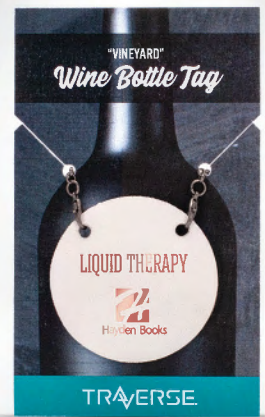

Production Time: 5 Biz Days After Proof Approval

MERLOT

Set of 6 Custom Debossed Leather Wine Glass Charms with a Debossed Leather Carry Strap (see page 58 for leather color options | cord ties only available in brown)

VINEYARD

2" Round Debossed Leather Wine Bottle Tag with Antique Nickel Chain (shown with foil stamp at additional cost)

Production Time: 7 Biz Days After Proof Approval

COBRA

Laser Engraved Wooden Yo-Yo (imprint on one side only)