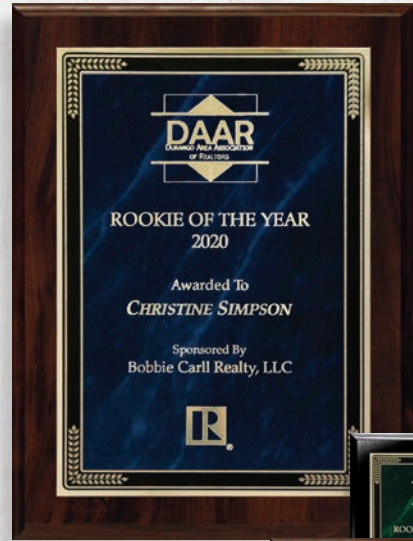

FREE Setups • FREE Personalizations • FREE Art

CD414A** CD414B**
 8" x 10" 9" x 12"
 * Available in Blue (B), Green (GR) & Red (R)
 † Board Finish: Ebony (EF) or Walnut (WF)

C021A* C021B*
 8" x 10" 9" x 12"