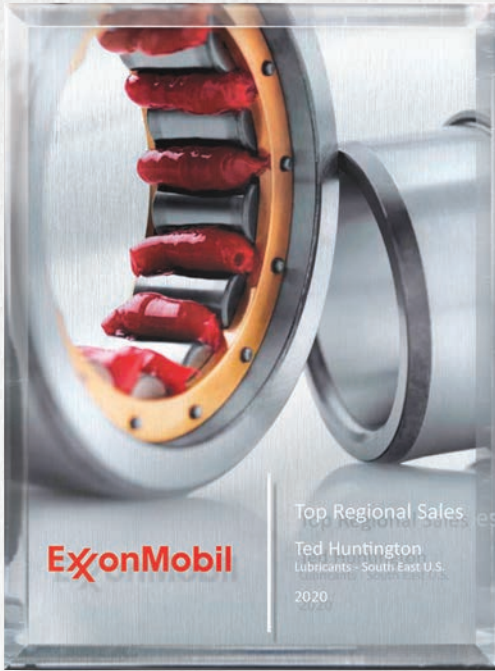

Custom Chromatic Glass Plaques with Full Color

DCGI544B
9" x 12"