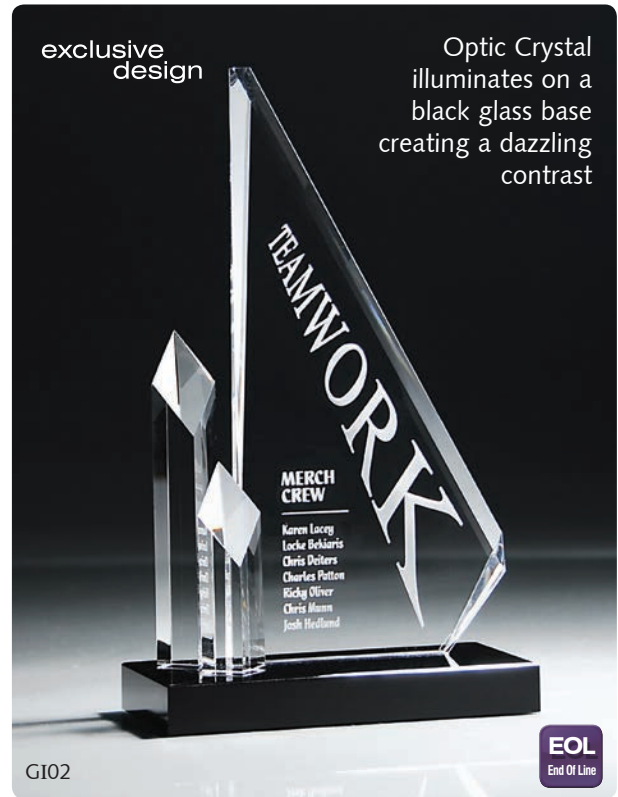

GI02

EOL
End Of Line

Optic Crystal illuminates on a black glass base creating a dazzling contrast