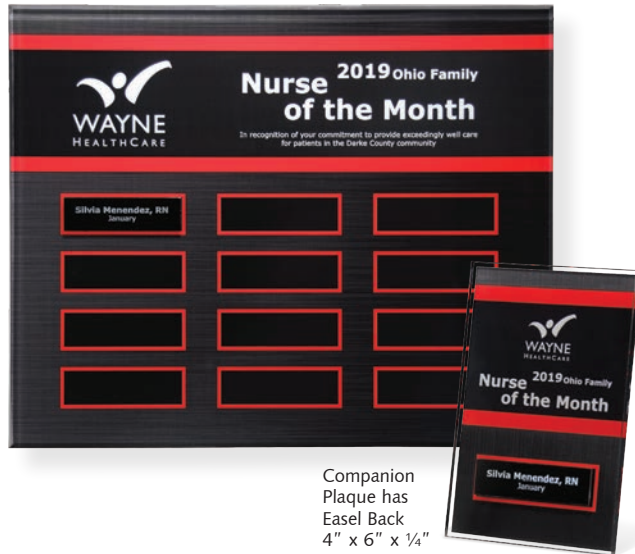

1-5 \$325.00 6+ \$275.80 (R)

EP22PKG - Package

Master Plaque plus 12 Individual Companion Plaques

Blue Steel 10½" x 13" lucite border plaque with custom header plate and 12 individual plates. Plus 12 - 4" x 6" Individual plaques with individual plates for release through entry of end-user code on back of plaque into easyperpetual.com plate release website. Individual plates include permanent adhesive backing.

Companion Plaque has Easel Back 4" x 6" x ¼"

Companion Plaque has Easel Back 4" x 6" x ¼"

Crimson Excellence Plaque Series

EP23 - Master Plaque

Crimson 10½" x 13" lucite border plaque with custom header plate and 12 individual plates for release through entry of end-user code on back of plaque into easyperpetual.com plate release website. Individual plates include permanent adhesive backing.