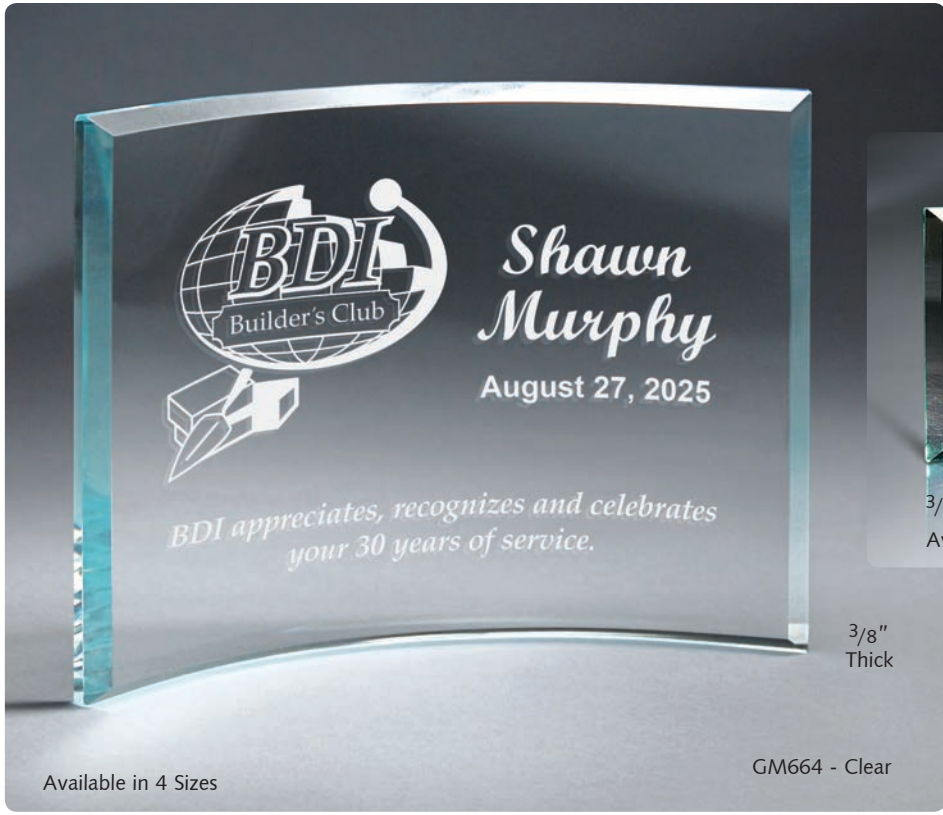

Available in 4 Sizes

GM664 - Clear

3/8" Thick