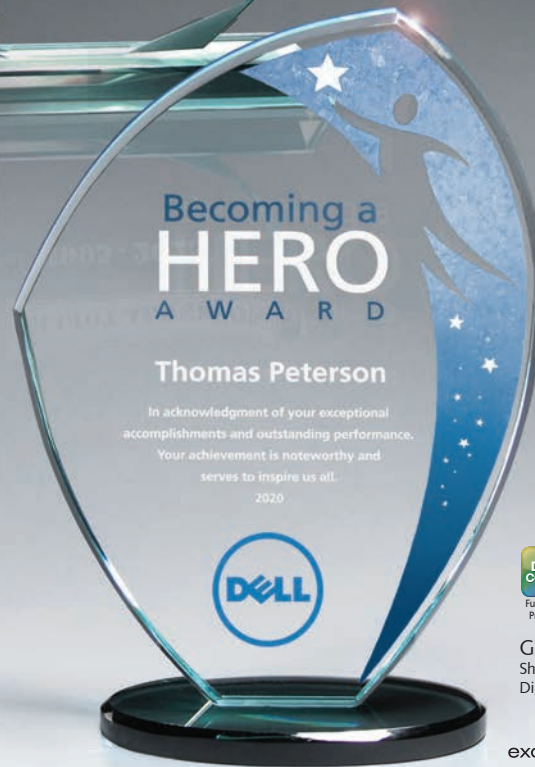

DIGI COLOR
Full-Color Printing

GI601
Shown with Digi-Color

exclusive design

Exclusive Design Copyright 2017 Pacesetter Awards. All rights reserved.

Item #	Overall Size	Description	1-2	3-5	6-24	25-49	50-99	Weight
GI601	8⁵/₁₆" x 6" x 2"	Sweeping Curved Glass	$89.70	$80.95	$72.60	$67.70	-	2.2 lbs.
GI604	5³/₁₆" x 8¹/₈" x 3⁵/₁₆"	Beveled Glass with Metal Pin	$93.10	$84.15	$75.35	$70.00	-	1.8 lbs.
GM680A	4" x 6"	Beveled Crystal Plaque on Base - Small	$73.30	$66.20	$59.80	$55.60	$53.20	1.5 lbs.
GM680B	5" x 7"	Beveled Crystal Plaque on Base - Medium	$80.20	$72.30	$65.40	$61.10	$58.40	2.0 lbs.
GM680C	6" x 8¹/₂"	Beveled Crystal Plaque on Base - Large	$94.60	$85.40	$76.60	$71.20	-	2.7 lbs.

Call your distributor for volume pricing (R)

Imprint type: GI601, GI604 Sandblast or Digi-Color. Digi-Color imprint add a "DC" prefix to the item number. Digi-Color orders less than 6 piece incur a less than minimum charge, $60.00 (V). GM680 Sandblast. Packaging: Deluxe Presentation Box. Refer to General Information for any additional details.