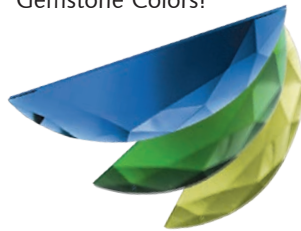

CD603CGR
Available in 3 Sizes & 3 Colors

CD20

CD18

Crystal Gemstone Elegance

Choose from 3 Vibrant Gemstone Colors!

Item #	Overall Size	Description	1-2	3-5	6-24	25-49	Weight
CD18	6 ³ / ₈ " x 9 ³ / ₈ " x 2"	Teardrop Lucite with Blue Glass Gemstone and Marble Base	\$141.40	\$126.00	\$113.80	\$111.60	3.0 lbs.
CD20	5" x 8" x 2"	Rectangle Lucite with Blue Glass Gemstone and Marble Base	\$103.70	\$95.50	\$85.10	\$83.70	2.0 lbs.
CD603A*	6 ³ / ₄ " x 8 ¹ / ₂ "	Gemstone Brilliance Lucite Peak - Small	\$137.80	\$122.50	\$111.20	\$109.20	3.0 lbs.
CD603B*	7 ¹ / ₂ " x 10"	Gemstone Brilliance Lucite Peak - Medium	\$142.60	\$127.10	\$115.20	\$113.10	3.2 lbs.
CD603C*	7 ³ / ₄ " x 11 ¹ / ₂ "	Gemstone Brilliance Lucite Peak - Large	\$154.60	\$138.80	\$125.90	-	3.4 lbs.