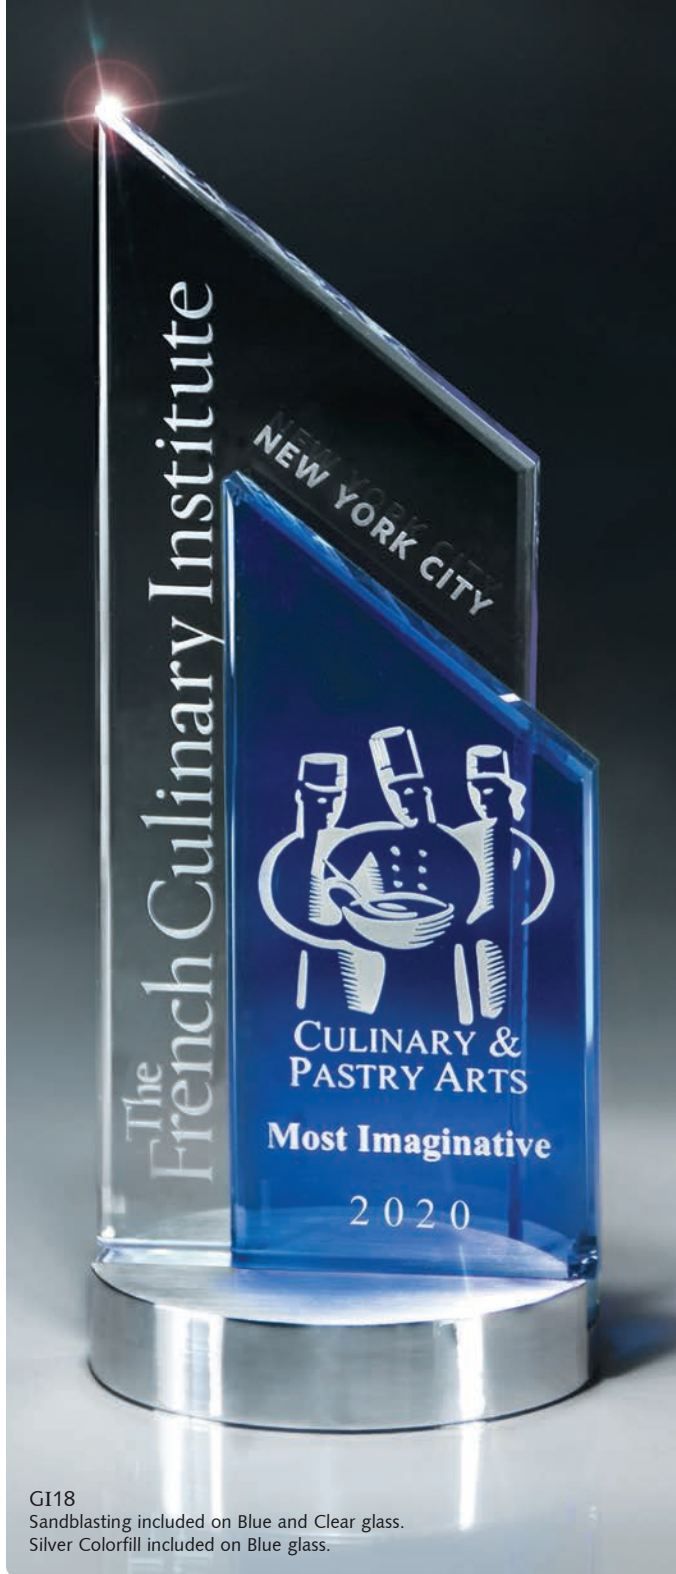

G18
Sandblasting included on Blue and Clear glass.
Silver Colorfill included on Blue glass.