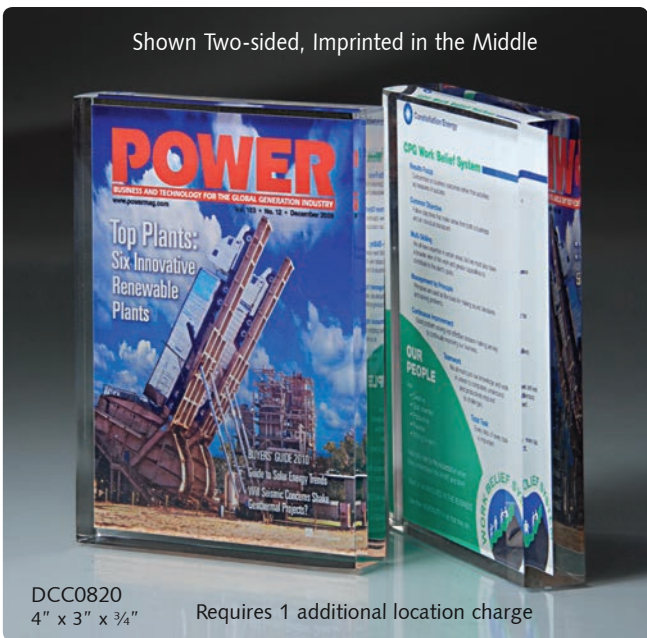

Imagine

your graphics, logos, buildings, photographs, landscapes, signage, gifts and products in amazing full color!

Desired Effect:
Two different images printed in the middle so front and back views will be different - requires 1 additional location charge

Designer Effect:
One image printed twice in the middle so you can view the same image from front or back - requires 1 additional location charge

Take Infusion to the next level by layering additional location imprints on the front, middle or back for a 3-D effect or views from both the front and back
Imprint areas are 1/8" inset from all edges

Item #	Overall Size	Description	25-49	Weight
DCC0479	4" x 7" x 1"	Lucite Infusion Embedded Imprint	$100.15	1.7 lbs.
DCC0480	4 3/4" x 8" x 2 1/4"	4" x 7" x 1" Lucite Infusion Embedded Imprint on Beveled Black Lucite Base	$121.80	2.0 lbs.
DCC0806	6" x 4" x 1"	Lucite Infusion Embedded Imprint	$96.80	1.5 lbs.
DCC0807	5" x 7" x 1 1/2"	Lucite Infusion Embedded Imprint	$100.70	3.6 lbs.
DCC0808	5" x 3" x 1"	Lucite Infusion Embedded Imprint	$81.15	1.2 lbs.
DCC0820	4" x 3" x 3/4"	Lucite Infusion Embedded Imprint	$72.65	0.7 lbs.
DCC0821	5" x 3" x 3/4"	Lucite Infusion Embedded Imprint	$78.40	1.0 lbs.
APPDCB		Additional Location Application Charge	$8.00	

(R)

Imprint type: Digi-Color. Call for Quote for Less Than Minimum Quantity
Packaging: Standard Presentation Box.
Refer to General Information for any additional details.