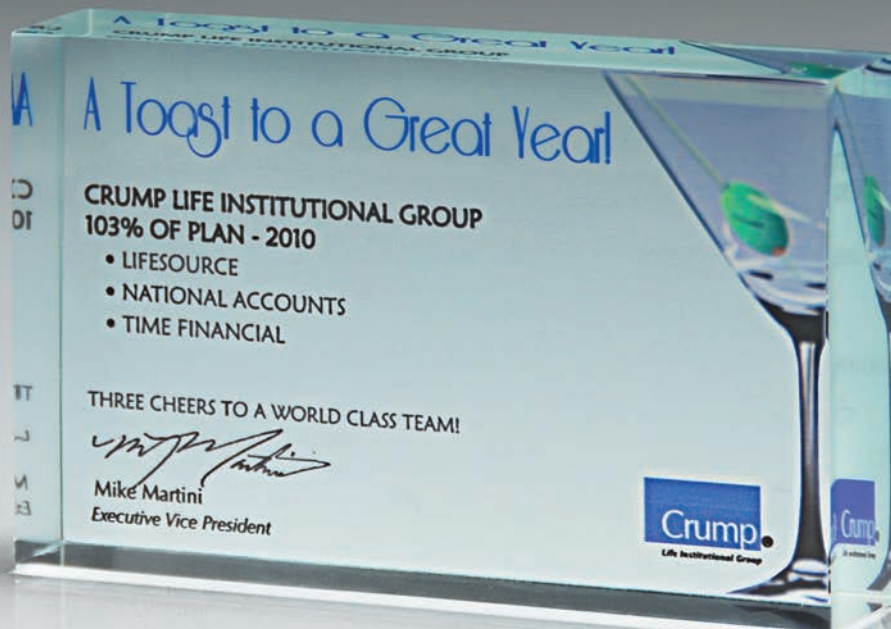

Message Builders

Shown with Frost Background Effect

C0812A
C0812B
C0812C