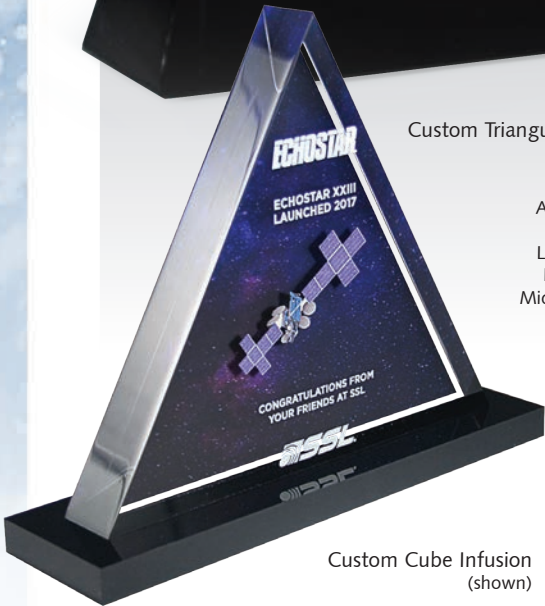

Custom Triangular Infusion
(shown)

An Example of
Custom Cut
Lucite Infusion
Imprint Front,
Middle and Back

Custom Cube Infusion
(shown)

An Example of imprint on front
"Thank you", in middle "insider
& logo" and white back