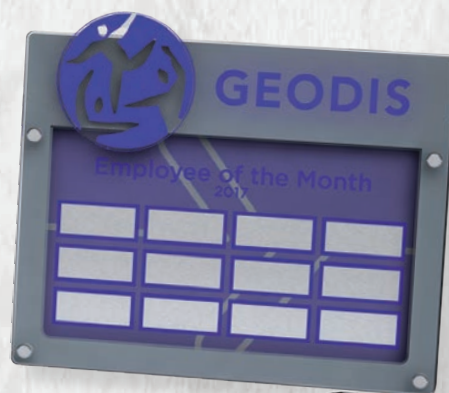

Cobalt Achievement Series

EP25 - Master Plaque

15" x 10½" Lucite border award with base with area for copy and 12 individual plates for release through entry of end-user code on back of plaque into easyperpetual.com plate release website.

Individual plates include permanent adhesive backing.

1-5 $358.40 6+ $298.60 (R)

EP25PKG - Package

Master Plaque plus 12 Individual Companion Plaques

14¾" x 10½" Lucite border award with base with area for copy and 12 individual plates. Plus 12 - 4" x 6" Individual lucite plaques with individual plates for release through entry of end-user code on back of plaque into easyperpetual.com plate release website.

Individual plates include permanent adhesive backing.

1-5 $716.40 6+ $589.40 (R)

We will ship plaques with engraved header plate and any engraved plates ordered on initial order in about 10 working days. Any plaque(s) shipped will be packaged individually in a 2-Piece Presentation Box. At the end of each period, order subsequent plates by going to www.easyperpetual.com. Plates ordered will arrive by mail in a few days.

CUSTOM EASY PERPETUAL PLAQUES

Contact us to craft a recognition program that fits your organization's unique needs, goals and time line.

Together we can design a custom master or individual award. We will render it for FREE.

Let us help you establish the new standard for exceptional achievement.

FREE RENDERINGS

Full-color lucite plaques with front plate borders created to fit your needs and budget