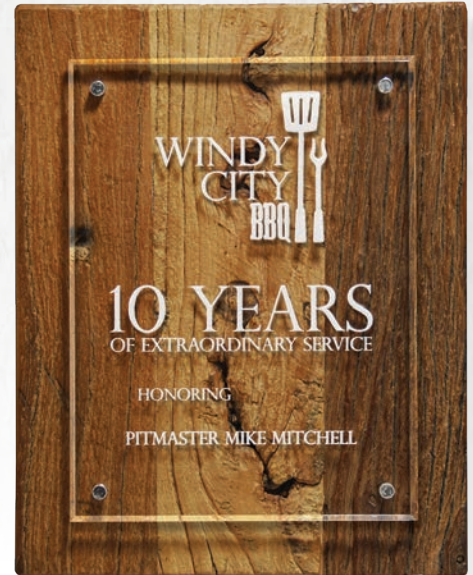

Item #	Overall Size	Description	1-2	3-5	6-24	25-49	Weight
CD1011A	8" x 10"	Carbon Fiber Plaque, Sml	$127.00	$115.00	$103.00	$96.05	2.0 lbs.
CD1011B	9" x 12"	Carbon Fiber Plaque, Med	$143.00	$129.00	$116.00	$109.00	2.8 lbs.
CD1011C	10½" x 13"	Carbon Fiber Plaque, Lrg	$164.00	$147.00	$133.00	-	3.4 lbs.
CD1012A	8" x 10"	Reclaimed Wood Plaque, Sml	$122.00	$110.00	$98.20	$91.95	3.4 lbs.
CD1012B	9" x 12"	Reclaimed Wood Plaque, Med	$135.00	$122.00	$109.00	$103.00	1.9 lbs.
CD1012C	10½" x 13"	Reclaimed Wood Plaque, Lrg	$151.00	$136.00	$123.00	-	3.1 lbs.
CD1032A	8"	Round Walnut Plaque with Raised Panel - Sml	$112.00	$99.50	$87.35	$79.90	1.0 lbs.
CD1032B	9½"	Round Walnut Plaque with Raised Panel - Lrg	$141.00	$127.00	$112.00	$104.00	1.3 lbs.

Call your distributor for volume pricing (R)

Imprint type: Laser or Digi-Color. Digi-Color imprint add a "DC" prefix to the item number.
Digi-Color orders less than 6 piece incur a less than minimum charge, $60.00 (V).
Packaging: Standard Presentation Box.
Refer to General Information for any additional details.