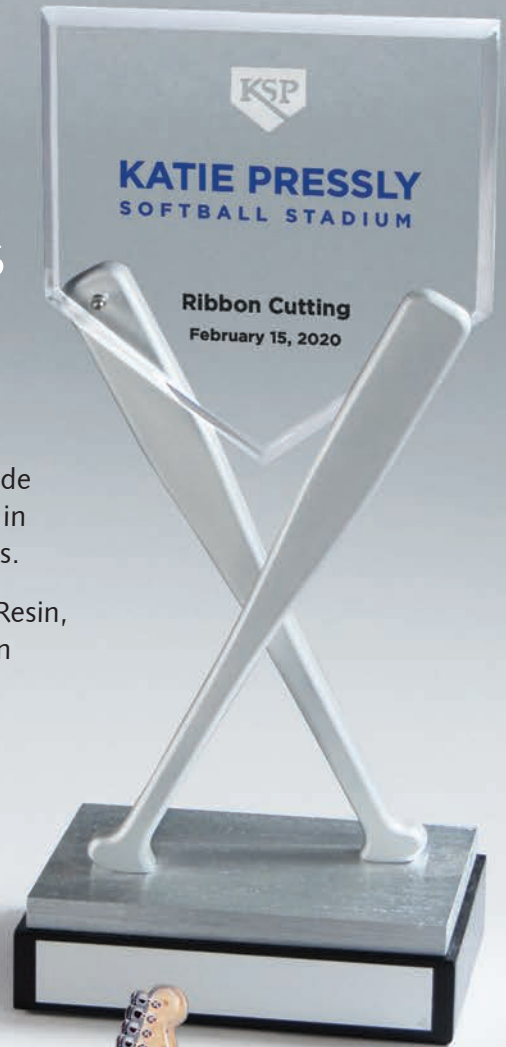

Endless Possibilities

Merely provide us your theme and intent.

Our design team can provide virtual renderings of ideas in several different substrates.

Crystal, Glass, Lucite, Metal, Resin, Wood or any combination of these materials.

Digi-Color Imprint on Back of Clear Lucite Cutout/Water-jet Cut Aluminum with Digi-Color/Black Lucite Base
Est. $90.00 (R)
100 pieces