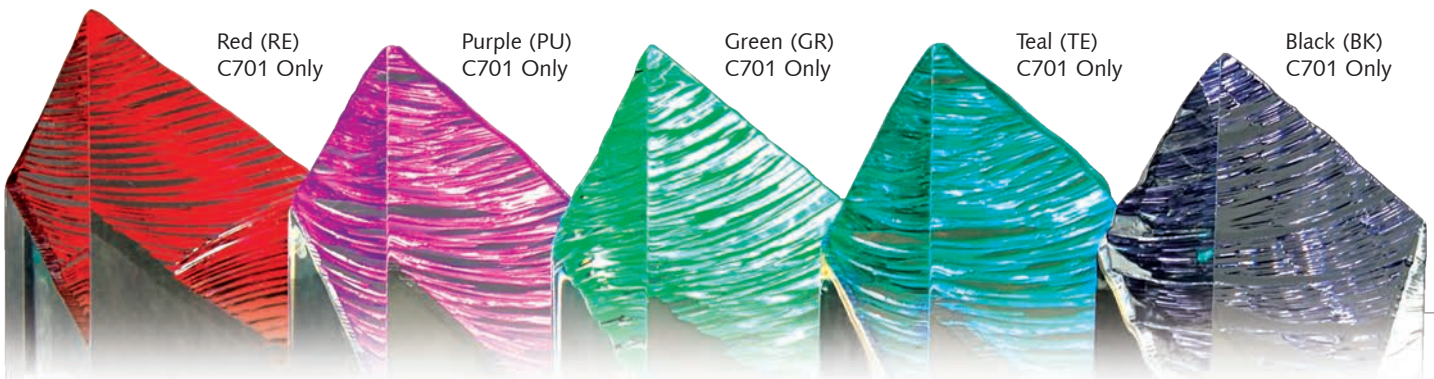

C612LBBL

Spectrum Chisel Carve

Item #	Overall Size	Description	1-2	3-5	6-24	25-49	Weight
C609LB*	3¾" x 6¼" x 2⅛"	Small Chisel Carve Tower on Base	\$97.20	\$88.80	\$80.50	\$79.00	2.0 lbs.
C609L*	3" x 5½" x ¾"	Small Chisel Carve Tower	\$74.90	\$80.20	\$72.70	\$71.30	1.0 lbs.
C610LB*	3¾" x 6¾" x 2⅛"	Medium Chisel Carve Tower on Base	\$134.00	\$124.10	\$111.60	\$109.50	2.0 lbs.
C610L*	3" x 6" x 1½"	Medium Chisel Carve Tower	\$101.60	\$93.50	\$84.70	\$83.10	2.0 lbs.
C612LB*	4 7⁄8" x 11½" x 3⅜"	Large Chisel Carve Tower on Base	\$232.70	\$213.80	\$194.00	-	4.0 lbs.
C612L*	3½" x 10" x 2"	Large Chisel Carve Tower	\$152.90	\$140.70	\$127.50	-	3.0 lbs.
C701BL**	4" x 9¾" x 3"	Chisel Carve Tower on Base	\$171.90	\$154.00	\$139.90	-	3.0 lbs.
C701L**	3" x 8¾" x 2"	Chisel Carve Tower	\$132.00	\$117.40	\$106.30	\$104.30	2.0 lbs.