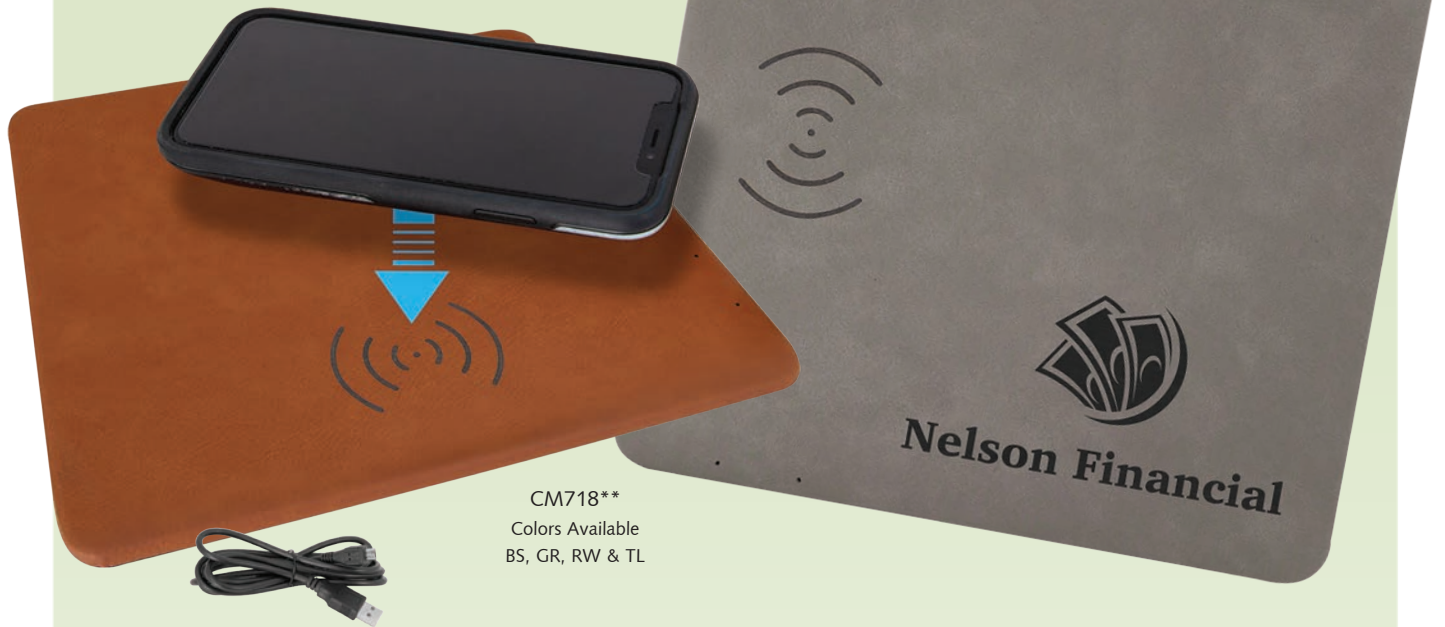

NEW

Leatherette Power Source

CM718**
Colors Available
BS, GR, RW & TL

Charging Mat comes with a USB cord.
Cannot be shipped by air.

Input: DC 5V Output: DC 5V
USB cord is 58" long.

Androids with wireless charging:
Samsung Galaxy S9 and S9+, Samsung Galaxy Note 8, Samsung Galaxy S8 and S8+, Samsung Galaxy S7, S7Edge, S7 Active
LG G7 ThinQ, LG V30, Sony Xperia XZ2,
Nokia 8 Sirocco. Apple iPhone: 8, 8+, X, XR, XS, XS Max.
Lights up red when plugged in,
flashes blue or green (depending on phone)
while charging. Must be plugged in to charge.