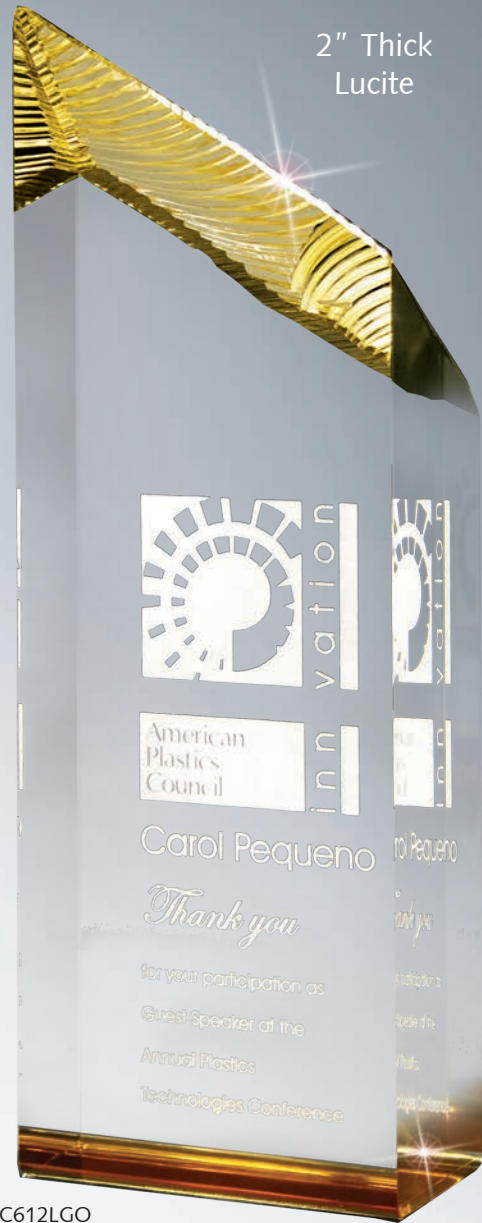

C612LBBL

Spectrum Chisel Carve

Item #	Overall Size	Description	1-2	3-5	6-24	25-49	Weight
C609LB*	3¾" x 6¼" x 2⅛"	Small Chisel Carve Tower on Base	\$97.20	\$88.80	\$80.50	\$79.00	2.0 lbs.
C609L*	3" x 5½" x ¾"	Small Chisel Carve Tower	\$74.90	\$80.20	\$72.70	\$71.30	1.0 lbs.
C610LB*	3¾" x 6¾" x 2⅛"	Medium Chisel Carve Tower on Base	\$134.00	\$124.10	\$111.60	\$109.50	2.0 lbs.
C610L*	3" x 6" x 1½"	Medium Chisel Carve Tower	\$101.60	\$93.50	\$84.70	\$83.10	2.0 lbs.
C612LB*	4 7⁄8" x 11½" x 3⅜"	Large Chisel Carve Tower on Base	\$232.70	\$213.80	\$194.00	-	4.0 lbs.
C612L*	3½" x 10" x 2"	Large Chisel Carve Tower	\$152.90	\$140.70	\$127.50	-	3.0 lbs.
C701BL**	4" x 9¾" x 3"	Chisel Carve Tower on Base	\$171.90	\$154.00	\$139.90	-	3.0 lbs.
C701L**	3" x 8¾" x 2"	Chisel Carve Tower	\$132.00	\$117.40	\$106.30	\$104.30	2.0 lbs.