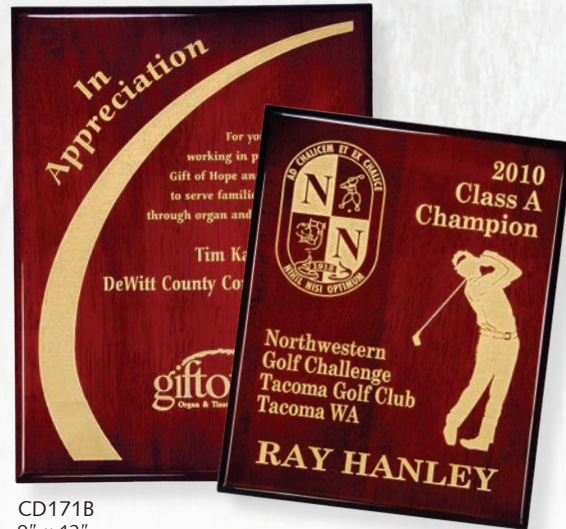

CD171B 9" x 12"

Rosewood Piano Plaques
Include Gold Colorfill

CD171A 8" x 10"

Item #	Overall Size	Description	1-2	3-5	6-24	25-49	50-99	100-249	Weight
CD171A	8" x 10"	Rosewood Piano Finish Plaque with Gold Colorfill	$110.80	$100.40	$92.20	$88.90	-	-	2.2 lbs.
CD171B	9" x 12"	Rosewood Piano Finish Plaque with Gold Colorfill	$125.80	$113.40	$101.50	$97.40	-	-	2.5 lbs.
CD83A	4" x 6"	Genuine Alder Wood Plaque	$38.00	$34.40	$31.50	$30.20	$29.10	$27.90	0.8 lbs.
CD83B	6" x 8"	Genuine Alder Wood Plaque	$50.30	$45.50	$39.70	$36.20	$34.40	$31.80	1.0 lbs.
CD83C	8" x 10"	Genuine Alder Wood Plaque	$77.50	$70.30	$64.40	$62.00	$59.30	-	2.2 lbs.
CD83D	9" x 12"	Genuine Alder Wood Plaque	$108.40	$98.20	$90.30	$87.00	-	-	2.5 lbs.
CD976A	8" x 10" x 3/4"	Walnut Veneer Plaque	$92.80	$83.80	$75.10	$69.80	-	-	1.2 lbs.
CD976B	9" x 12" x 3/4"	Walnut Veneer Plaque	$111.30	$100.00	$89.80	$83.90	-	-	1.4 lbs.
CD977A	8" x 10" x 3/4"	Bamboo Plaque	$99.20	$89.50	$80.30	$74.80	-	-	1.2 lbs.
CD977B	9" x 12" x 3/4"	Bamboo Plaque	$116.50	$105.00	$93.70	$87.60	-	-	1.4 lbs.

Call your distributor for volume pricing (R)

Imprint type: Laser; Packaging: 2-Piece Presentation Box. Refer to General Information for any additional details.