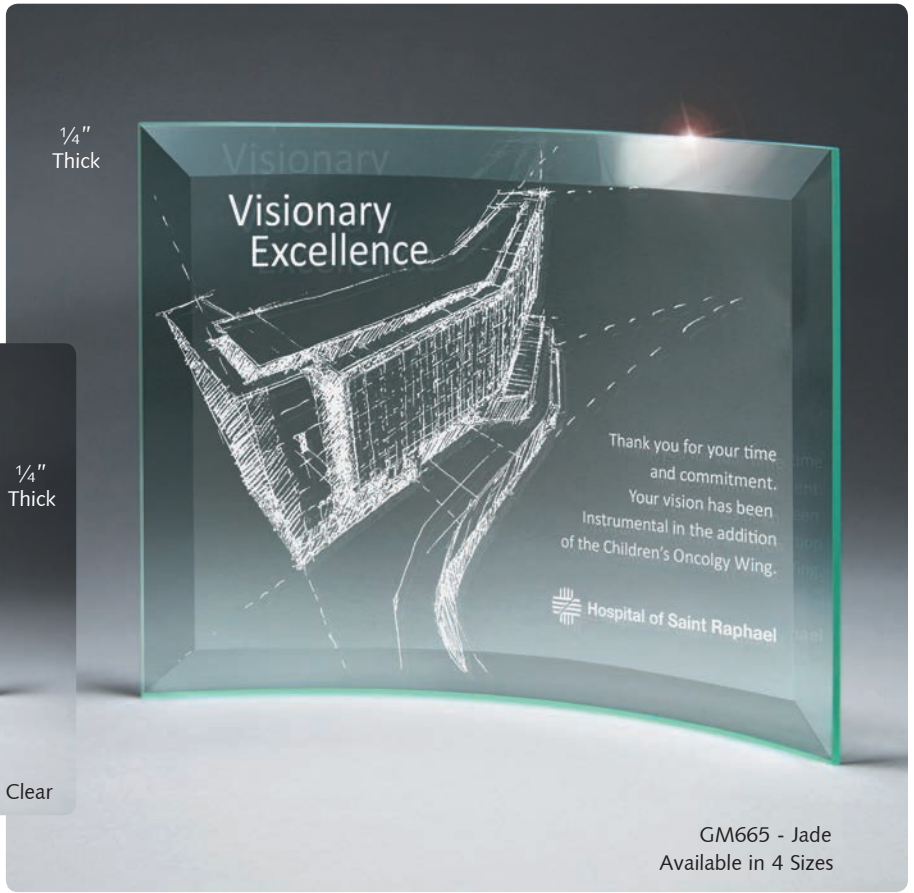

Available in 4 Sizes

GM667 - Clear

1/4" Thick

1/4" Thick

GM665 - Jade
Available in 4 Sizes

1/4" Thick Star Shaped
Crescents in Jade Glass

GM668A
GM668B

Item #	Overall Size	Description	1-2	3-5	6-24	25-49	50-99	100-249	Weight
GM456A	6" x 4" x 3/8"	Beveled Jade Glass Crescent Plaque	\$55.00	\$49.80	\$44.90	\$41.70	\$39.80	\$37.40	1.0 lbs.
GM456B	7" x 5" x 3/8"	Beveled Jade Glass Crescent Plaque	\$69.00	\$62.40	\$56.50	\$52.70	\$50.40	-	1.4 lbs.
GM456C	8" x 6" x 3/8"	Beveled Jade Glass Crescent Plaque	\$76.80	\$69.40	\$63.00	\$58.90	\$56.30	-	2.0 lbs.
GM456D	9" x 7" x 3/8"	Beveled Jade Glass Crescent Plaque	\$89.80	\$81.10	\$73.80	\$69.10	-	-	2.5 lbs.
GM664A	6" x 4" x 3/8"	Beveled Clear Glass Crescent Plaque	\$104.40	\$94.50	\$86.60	\$80.90	-	-	0.9 lbs.
GM664B	7" x 5" x 3/8"	Beveled Clear Glass Crescent Plaque	\$125.60	\$112.80	\$103.50	\$97.00	-	-	1.4 lbs.
GM664C	8" x 6" x 3/8"	Beveled Clear Glass Crescent Plaque	\$134.00	\$121.00	\$109.00	\$103.00	-	-	1.7 lbs.
GM664D	9" x 7" x 3/8"	Beveled Clear Glass Crescent Plaque	\$164.00	\$148.00	\$133.00	-	-	-	1.9 lbs.
GM665A	6" x 4" x 1/4"	Beveled Jade Glass Crescent Plaque	\$44.85	\$40.65	\$35.85	\$33.00	\$31.50	\$29.30	0.5 lbs.
GM665B	7" x 5" x 1/4"	Beveled Jade Glass Crescent Plaque	\$58.55	\$52.90	\$46.90	\$43.60	\$41.65	\$39.25	0.8 lbs.
GM665C	8" x 6" x 1/4"	Beveled Jade Glass Crescent Plaque	\$64.25	\$58.05	\$51.55	\$48.00	\$45.85	-	1.0 lbs.
GM665D	9" x 7" x 1/4"	Beveled Jade Glass Crescent Plaque	\$78.00	\$70.35	\$62.70	\$58.65	\$56.05	-	1.5 lbs.
GM667A	6" x 4" x 1/4"	Beveled Clear Glass Crescent Plaque	\$58.25	\$52.60	\$46.75	\$43.50	\$41.55	\$39.25	0.5 lbs.
GM667B	7" x 5" x 1/4"	Beveled Clear Glass Crescent Plaque	\$70.75	\$63.80	\$56.85	\$53.20	\$50.85	-	0.8 lbs.
GM667C	8" x 6" x 1/4"	Beveled Clear Glass Crescent Plaque	\$81.40	\$73.55	\$65.85	\$61.20	\$57.25	-	1.0 lbs.
GM667D	9" x 7" x 1/4"	Beveled Clear Glass Crescent Plaque	\$92.15	\$83.10	\$74.55	\$69.45	-	-	1.5 lbs.
GM668A	5" x 7" x 1/4"	Jade Glass Star Crescent	\$75.55	\$68.10	\$60.75	\$56.85	\$54.30	-	1.0 lbs.
GM668B	6" x 8" x 1/4"	Jade Glass Star Crescent	\$88.35	\$79.75	\$71.50	\$66.50	-	-	1.3 lbs.