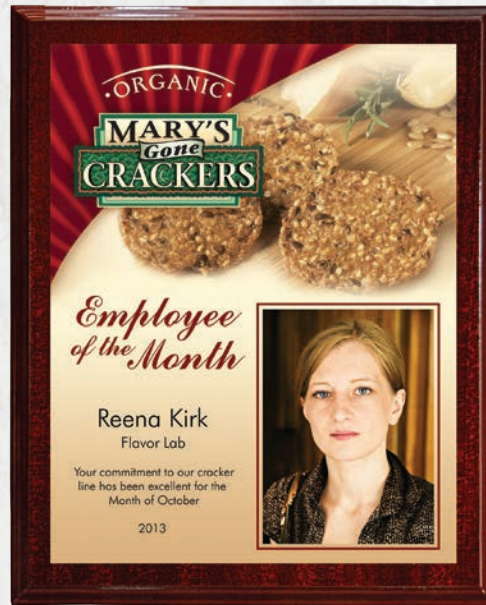

CD547BMH High-Gloss Mahogany Finish (available in 3 sizes)