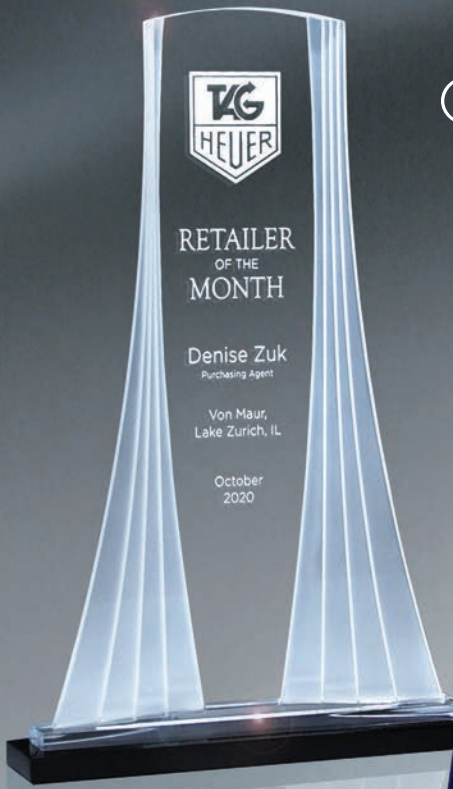

Cascade Collection

Captivating 3D waves in gleaming Lucite

CD1024CL