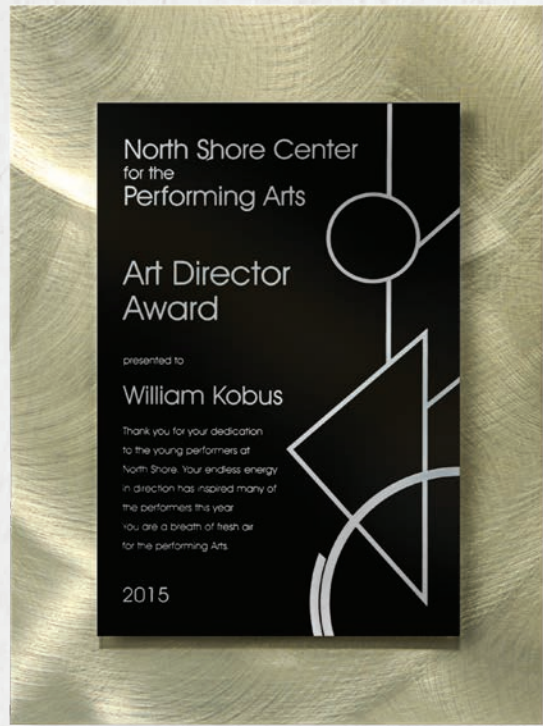

Please Inquire

FREE Setups • FREE Personalizations • FREE Art

Metropolitan Series

CD436

Black Aluminum Plates Stepped Up on Swirl Metal 1/2" Backer Plaques

CD435

CD434

Exclusive Design Copyright 2010 Pacesetter Awards. All rights reserved.