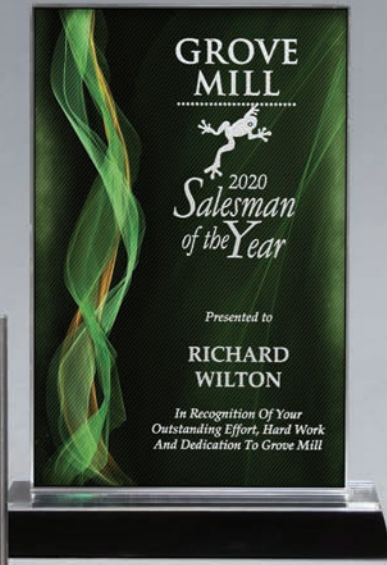

Streaming Excellence

CD1023AGR

Unique Streaming Design Available in Three Sizes and Four Fashionable Colors

Exclusive Design Copyright 2018 Pacesetter Awards. All rights reserved.

Item #	Overall Size	Description	1-2	3-5	6-24	25-49	Weight
CD1023A*	6¼" x 7½" x 2"	Streaming Excellence - Small	$95.10	$85.90	$79.50	$72.90	1.1 lbs.
CD1023B*	6¼" x 8½" x 2"	Streaming Excellence - Medium	$107.90	$95.90	$88.70	$80.30	1.2 lbs.
CD1023C*	6¼" x 9½" x 2"	Streaming Excellence - Large	$113.40	$100.70	$93.20	$84.50	1.4 lbs.

Call your distributor for volume pricing (R)

Please Specify: Blue (BL), Gold (GO), Green (GR), or Red (RD)
Imprint type: Laser; Packaging: Standard Presentation Box.
Refer to General Information for any additional details.