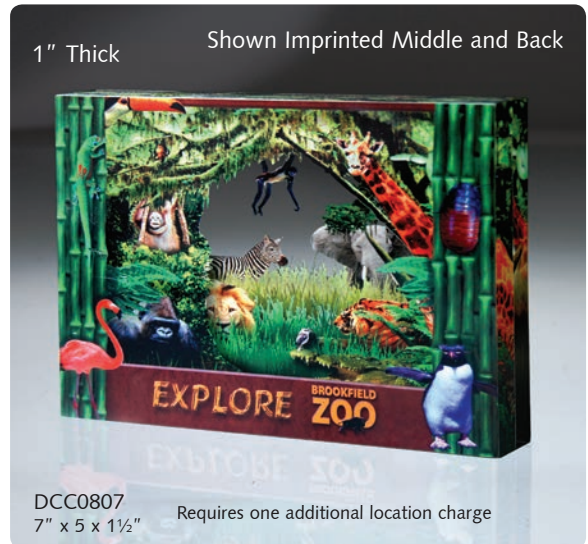

Imprint areas are 1/8" inside of all edges.

1" Thick

Shown Imprinted Middle and Back

DCC0807
7" x 5" x 1 1/2"

Requires one additional location charge

Imagine

your graphics, logos, buildings, photographs, landscapes, signage, gifts and products in amazing full color!