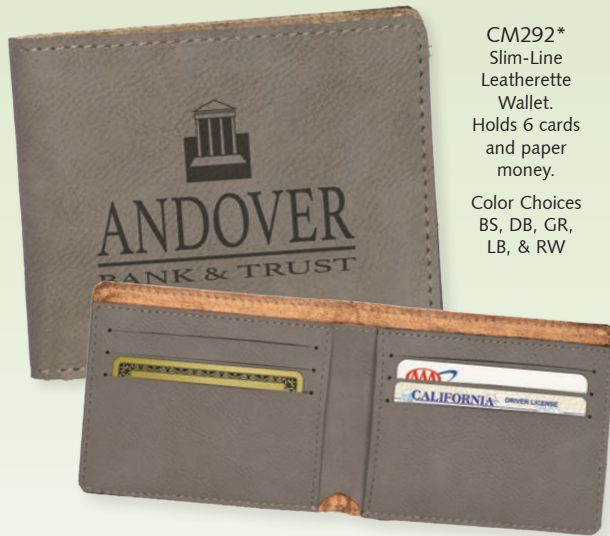

Magnetic
Closure

Convenient Leatherette

NEW COLOR CHOICES!

CM292*
Slim-Line
Leatherette
Wallet.
Holds 6 cards
and paper
money.

Color Choices
BS, DB, GR,
LB, & RW

CM244*
Leatherette notepad with pen.
Elastic band holds pen and
closes notepad.