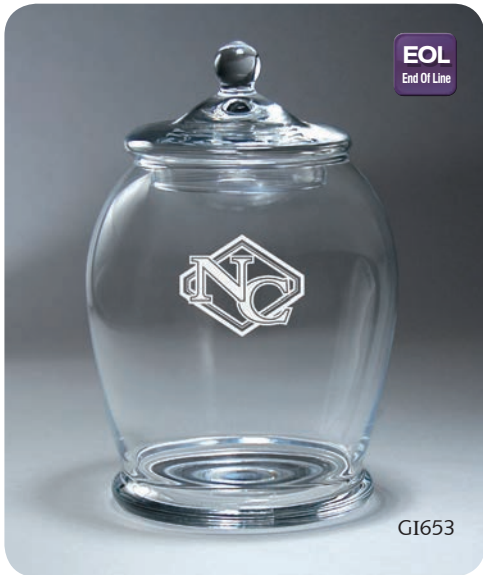

EOL
End Of Line

GI653