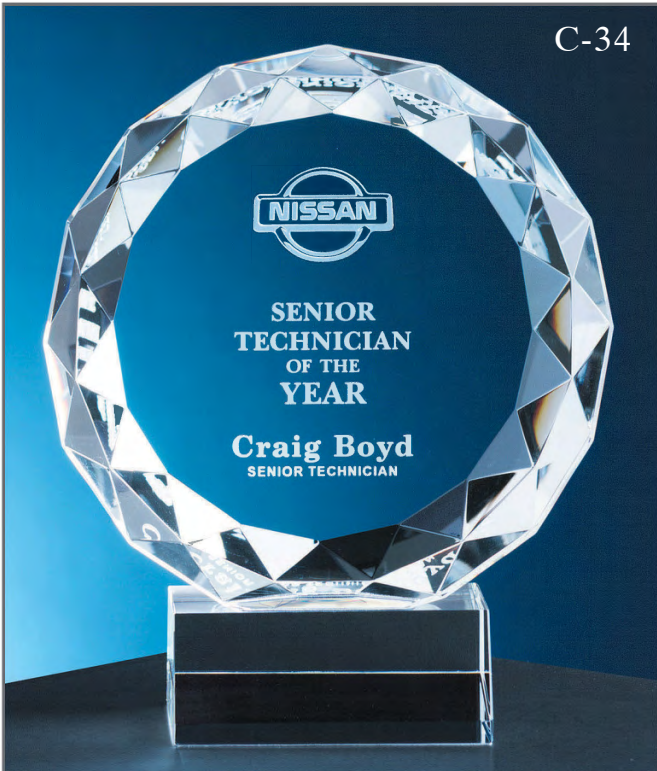

C-34

CRYSTAL ROYAL STARBURST

Item#	1-6	7-24	25-99	100+	Dimensions	Etch Area	Weight
C-34A	119.00	106.00	95.00	92.00	4" x 5"	2" Dia	4 lbs
C-34B	159.00	141.00	126.00	123.00	5" x 6"	2-3/4" Dia	4 lbs
C-34C	197.00	175.00	156.00	152.00	6" x 7"	3-1/2" Dia	7 lbs

Packaging : Gift Box

C-1406A / C-1406B / C-1406C