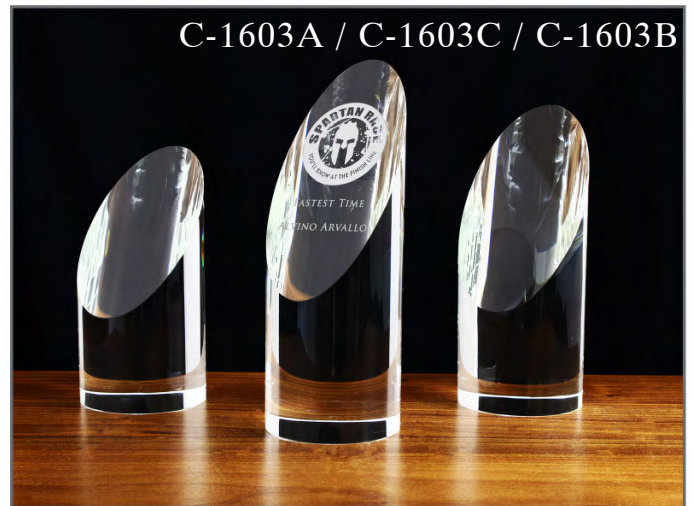

CRYSTAL SUNSTONE CYLINDERS

Item#	1-6	7-24	25-99	100+	Dimensions	Etch Area	Weight
C-1603A	84.00	74.00	66.00	65.00	5-1/2" H	2" D	2 lbs
C-1603B	103.00	91.00	81.00	79.00	6-1/2" H	2" D	2.5 lbs
C-1603C	121.00	108.00	96.00	93.00	7-1/2" H	2" D	2.7 lbs

Packaging : Gift Box