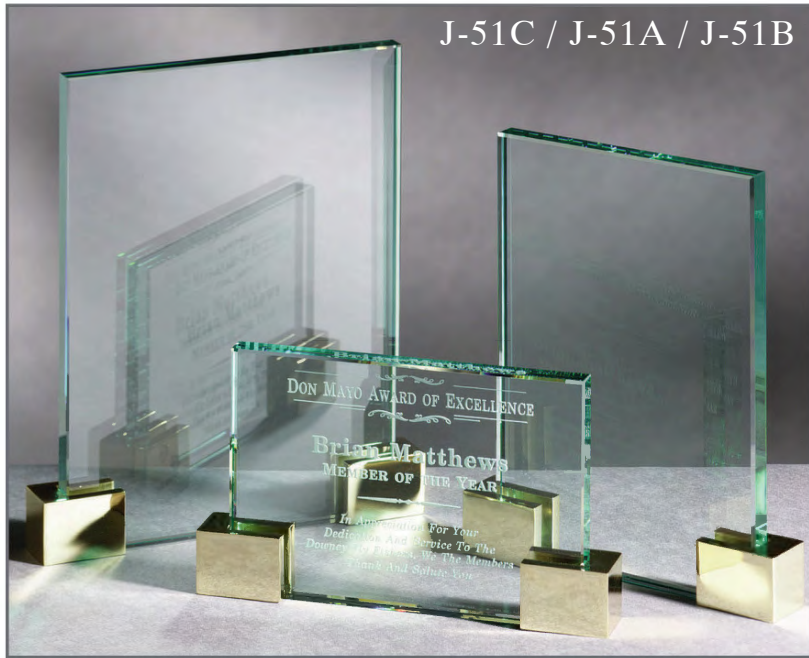

J-51C / J-51A / J-51B

JADE FOUNDATION

Item#	1-6	7-24	25-99	100+	Dimensions	Etch Area	Weight
J-51A	53.00	47.00	42.00	41.00	4" x 6" x 1/2"	3" x 4"	2 lbs
J-51B	59.00	52.00	47.00	46.00	5" x 7" x 1/2"	5" x 7"	3 lbs
J-51C	68.00	60.00	54.00	52.00	6" x 8" x 1/2"	6" x 8"	3.5 lbs

Packaging : Box

CRYSTAL NEW

JADE GLASS