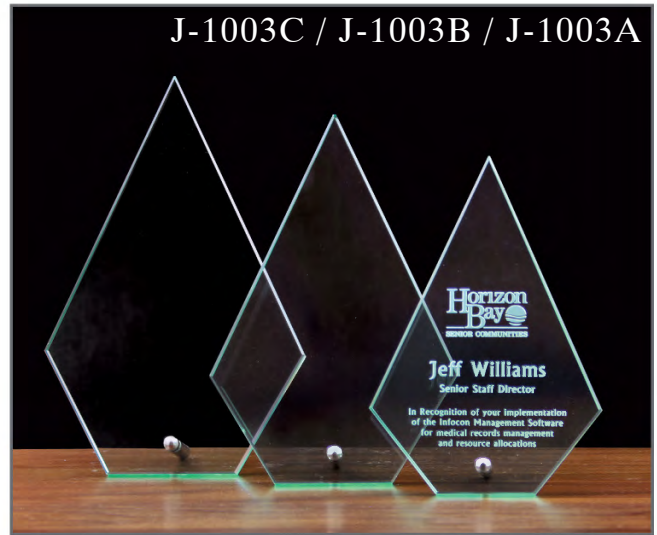

J-1003C / J-1003B / J-1003A

JADE ARROWHEAD

Item#	1-6	7-24	25-99	100+	Dimensions	Etch Area	Weight
J-1003A	38.00	34.00	30.00	29.00	4-3/4" x 7"	2-1/2" x 3"	1.1 lbs
J-1003B	45.00	40.00	36.00	34.00	5" x 8"	3" x 4"	1.4 lbs
J-1003C	47.00	42.00	38.00	37.00	5-1/2" x 8-3/4"	3-1/2" x 4-1/2"	1.7 lbs

Packaging : Box

CRYSTAL NEW

JADE GLASS

GOLF LUCITE

TROPHIES

MARBLE

PLAQUES