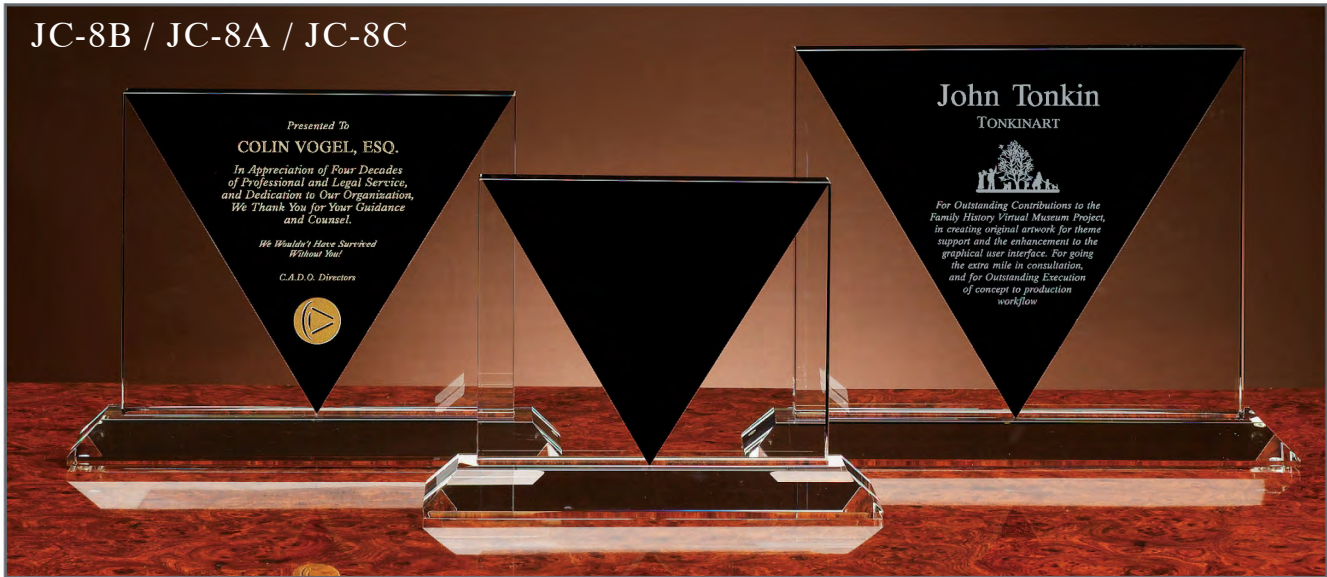

JET CRYSTAL VICTORY

(Color Fill Shown)

Item#	1-6	7-24	25-99	100+	Dimensions	Etch Area	Weight
JC-8A	179.00	159.00	142.00	138.00	8" x 6"	3" x 2-1/2"	4.9 lbs
JC-8B	219.00	194.00	174.00	169.00	9" x 7"	3" x 3"	5.8 lbs
JC-8C	258.00	230.00	205.00	199.00	10" x 8"	4" x 3-1/2"	7.1 lbs

Packaging : Gift Box