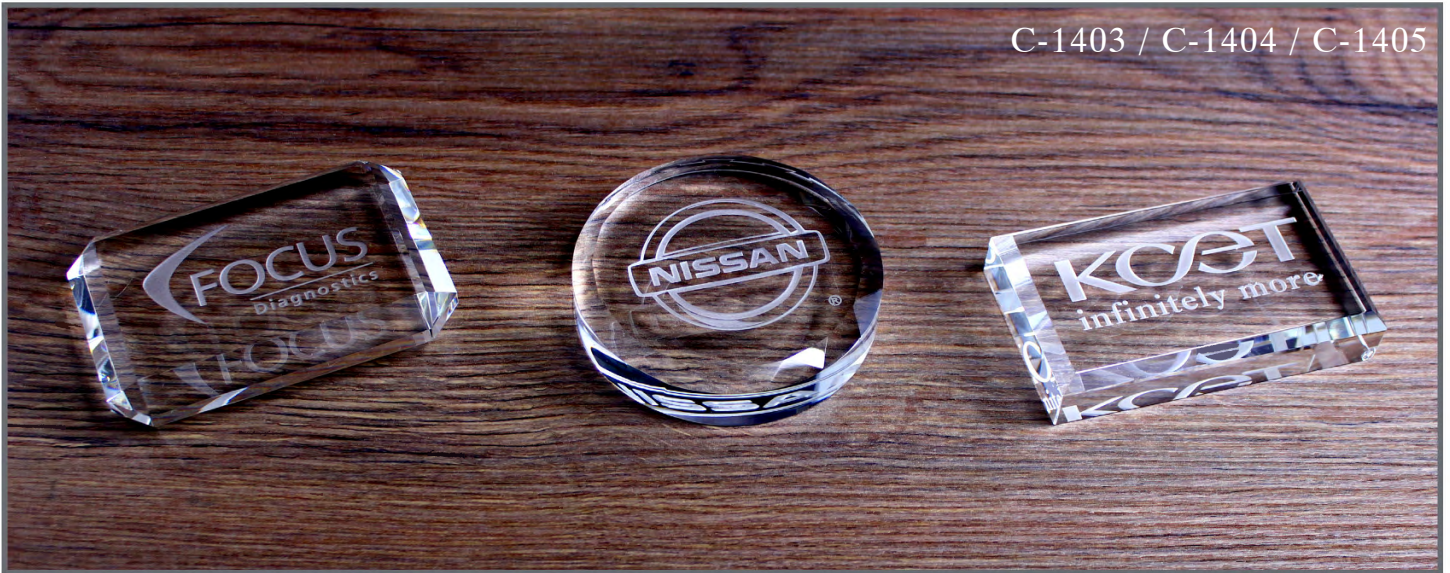

C-1403 / C-1404 / C-1405

CRYSTAL PAPERWEIGHTS - JEWEL/CIRCLE/CARD

Item#	1-6	7-24	25-99	100+	Dimensions	Etch Area	Weight
C-1403	53.00	47.00	42.00	41.00	4" x 2-3/4" x 3/4"	2 1/2" x 1-1/2"	1.1 lbs
C-1404	39.00	34.00	30.00	29.00	3-1/2" x 3/4"	2-1/2"D	1 lbs
C-1405	37.00	33.00	29.00	28.00	4" x 2-1/4" x 3/4"	3" x 1-1/2"	1 lbs

Packaging : Gift Box

C-67