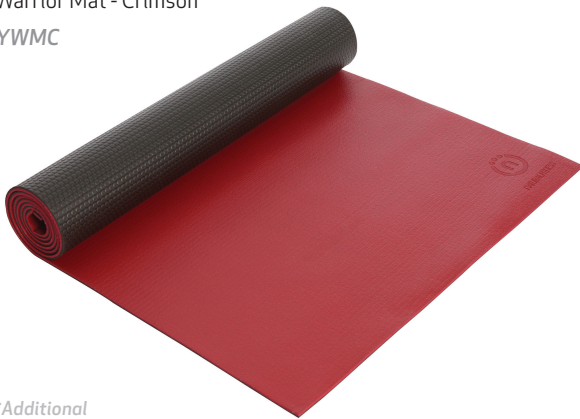

Cairo Emma Slim Wallet  
Kohl

CAI-08-KOH-EMM

\*Additional colors available

**Natural Fitness**

Warrior Mat - Crimson

YWMC

\*Additional colors available

**Corkcicle**