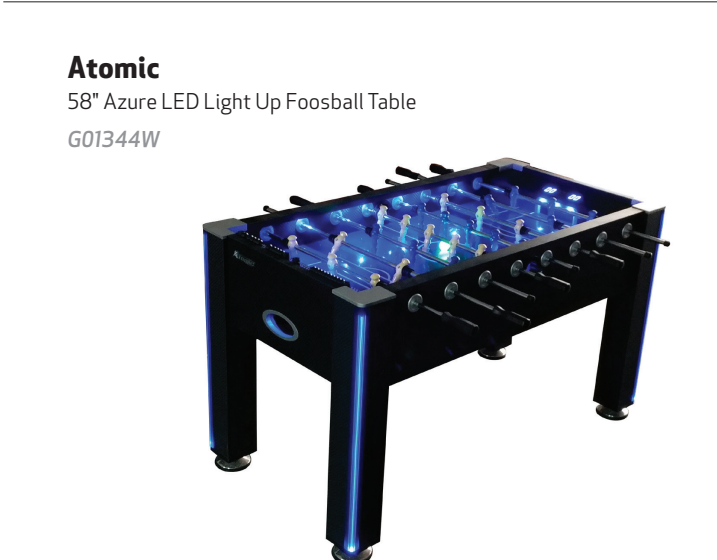

**Broil King**  
SMOKE™ Vertical Charcoal Smoker  
923610

**Atomic**  
58" Azure LED Light Up Foosball Table  
G01344W

**MLILY**  
Serenity Pillow, Case of 6  
SE6

GIFTS

**\$500**

AND OVER

GIFTS \$500 AND OVER