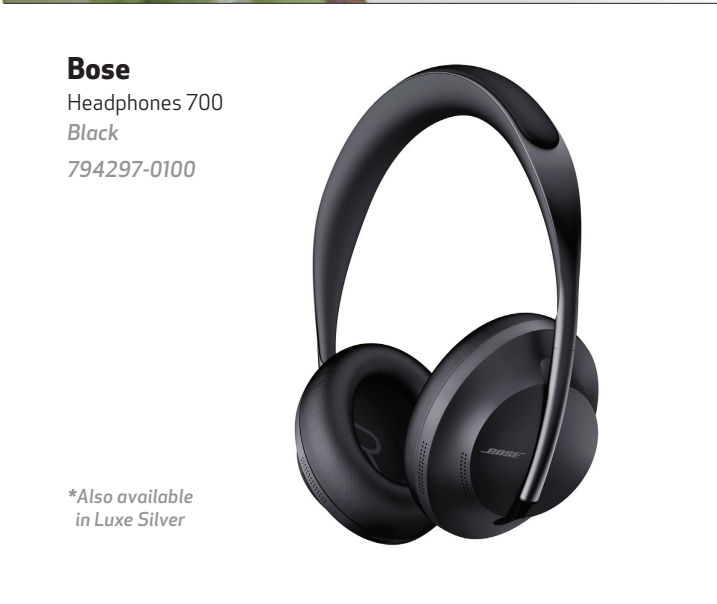

kate spade new york

Louise Grouping
Tutu Pink, Black
T254264001

*Also available in Luxe Silver