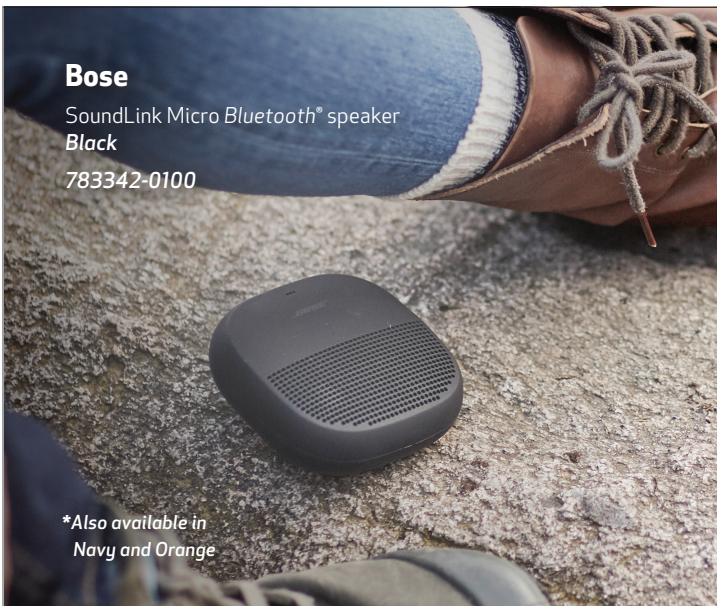

*\*Additional colors available*

**Legacy**

West Bend® - Cold Press Juicer  
JC2009SV13

**Bose**

SoundLink Micro Bluetooth® speaker  
Black  
783342-0100

*\*Also available in Navy and Orange*

**Unicorn**

Dartboard Cabinet Set  
D4217