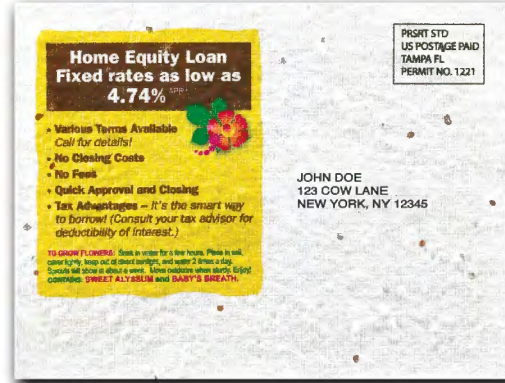

FBC
Business Card

- Price includes four color printing with standard planting instructions at the bottom of each piece.
- Other postcard sizes, variable printing, and complete mailing services available. Contact us for more information.
- Postcard imprint area: 3½" x 4¾".
- Business card imprint area: 1½" x 3".
- All seeded paper is 100% recycled.

Seeded Paper Postcards & Business Cards		Quantity					SET-UP
DESCRIPTION	SIZE	250	500	1,000	2,500		
FPC1 Seeded Paper Postcard (1-Sided)	4" x 5¼"	1.38	1.18	0.88	0.78	45.00	
FPC1 Seeded Paper Postcard (2-Sided)	4" x 5¼"	1.78	1.58	1.28	1.18	90.00	
FBC Seeded Paper Business Card (1-Sided)	2" x 3½"	1.18	0.88	0.78	0.68	45.00	
FBC Seeded Paper Business Card (2-Sided)	2" x 3½"	1.58	1.28	1.18	1.08	90.00	
						(4A,G)	

All prices subject to change. Prices include tariffs as of 10/1/19. Any changes in tariffs may dictate different pricing. Please visit our website for the most current pricing. All of our products are Prop 65 compliant. However, in an abundance of caution we recommend the use of a warning label when shipping to California.